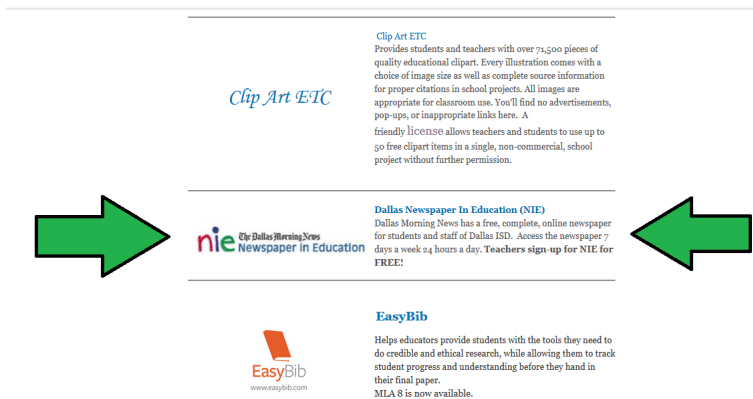

Read the Newspaper Online!

1. Go to library database page

2. Choose NIE

3. Logon. NOTE: You will use logon info for Ms Moore's "class"

Username: moore password: 75204

4. Click on this thing for the new version

New Features of the Viewer called Olive Dynamic Newsstand.

5. That's it- read the paper!