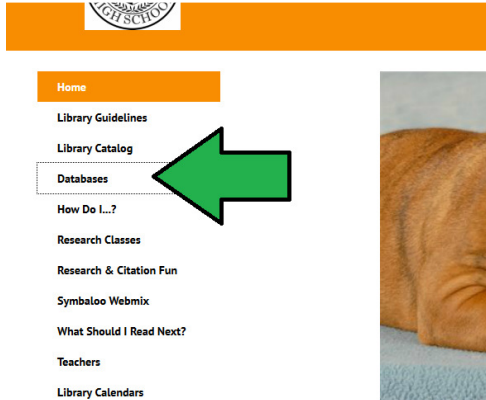

Read the Newspaper Online!

1. Go to library database page

2. Choose NIE

3. Logon. NOTE: You will use logon info for Ms Moore's "class"

Username: moore password: 75204

4. Click on this thing for the new version