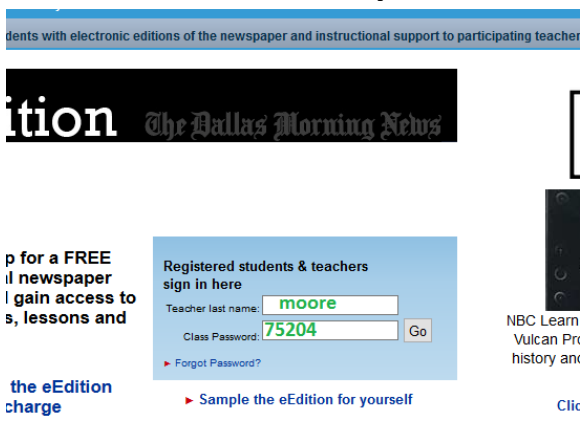

Read the Newspaper Online!

1. Go to library database page

2. Choose NIE

3. Logon. NOTE: You will use logon info for Ms Moore's "class"

Username: moore password: 75204

4. Click on this thing for the new version