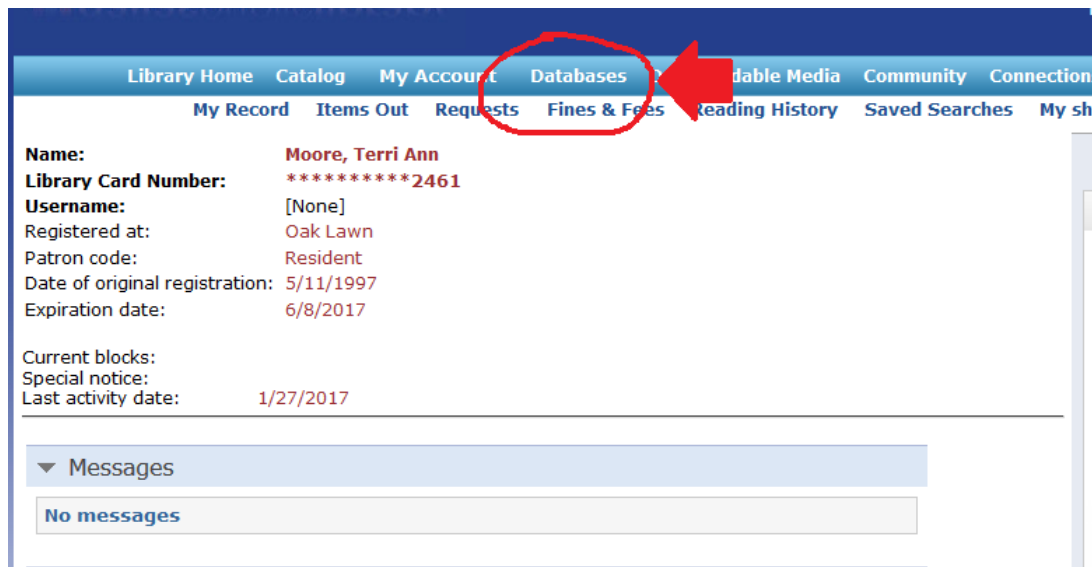

(Note: When entering number, **do not** use spaces.)

Username or Library Card Number:

[Create Username](#)

Library Account Password (PIN):

[Forgot your password?](#)

4. Go to Databases

5. Choose "Test Preparation"